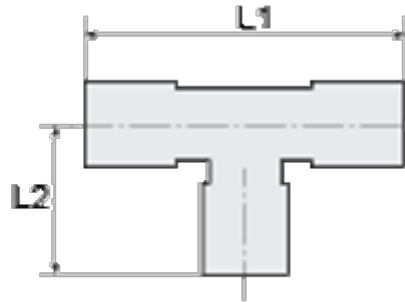

Article number: 586550186ES

Description: Stainless steel Tee 55.018-6 - Ø6/G 1/8"/Ø6

Measures

a/f = -
L1 = 42
L2 = 22.5
NV = 13